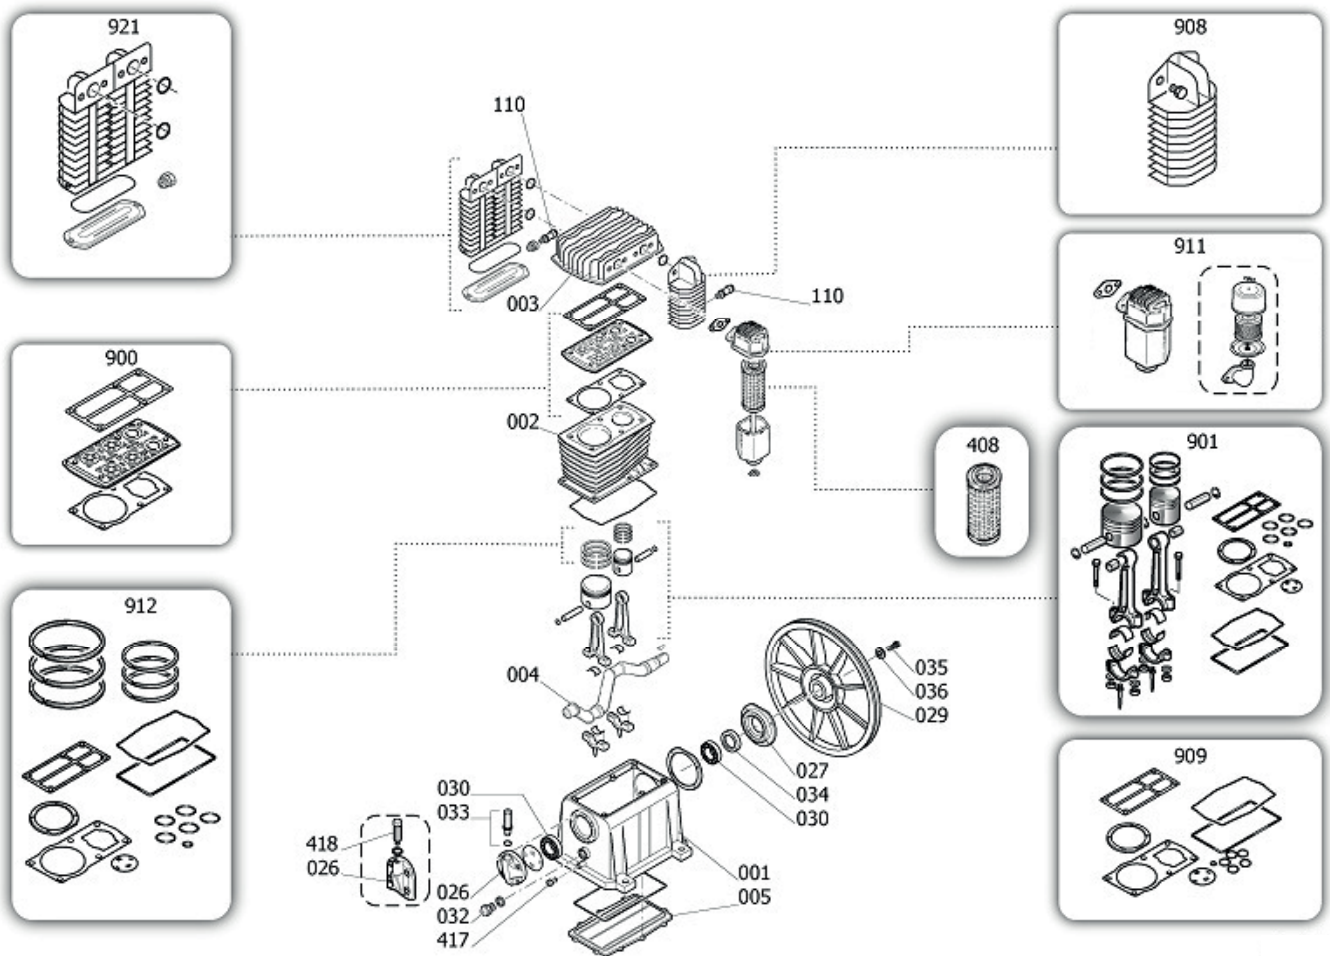

**TECHNICAL DRAWING**  
**NB4**

REF. NO.: 360112

**360112 PART LIST**

REF. NO.: 360112

NO.	Designation	Code SKU	Qty
104	Grip	9083812	1
105	Check valve	9048003	1
106	Line valve	9047089	1
107	Condensate drain valve	9047097	1
108	Pressure reducer	9051091	1
109	Pressure gauge	9052805	1
110	Relief valve	9049304	1
112	Nipple/elbow	9053914	1
125	Pulley	9076008	1
126	Poly V belt	9075013	1
127	Rilsan pipe 4/6 BLK IT PA12_LC	9270046	1,5
131	Pressure switch	9063148	1
132	Power cable	9065874	1
134	Cover seal	9065417	1
135	Motor	846S00A	1
145	Delivery pipe	9043482	1
200	Bare pump	N40000A	1
300	Wheels/feet mounting kit	9420596	1
916	Belt guard kit	8223184	1

BARE PUMP N40000A

BARE PUMP N40000A

NO.	Designation	Code SKU	Qty
1	Casing	#113164107	1
2	Cylinder	#113163001SGL	1
3	Head	#113163102	1
4	Shaft	#113164012	1
5	Casing cover	#013164008	1
26	Front cover	BZ61690	1
27	Casing rear support	4105575	1
29	Flywheel	#013164011	1
30	Ball bearing 6205 K8-K28	\$30300030	1
30	Ball bearing 6206 C3	\$30302140	1
32	Oil light	#012031000	1
34	Seal	#010008000	1
35	Screw flywheel	#114001043	1
36	Washer flywheel	4105234	1
110	Relief valve	#047086000	1
110	Relief valve	9049184	1
408	MPK filt.Cartridge RT K17-K50	9434N04	1
417	Oil plug	\$36531140	1
418	Kit tappo sfiato	\$12505950	1
900	MPK valve palte TS 4HP	9434A03	1
901	MPK piston-conrod TS 4HP	9434B04	1
907	Flywheel kit	9434Y12	1
908	MPK aftercooler TS 4-7HP	9434E04	1
909	MPK gasket TS 4HP	9434F03	1
911	Air filter kit	9420936	1
912	MPK piston rings TS 4HP	9434C04	1
921	MPK intercooler TS4-7HP	9434D00	1