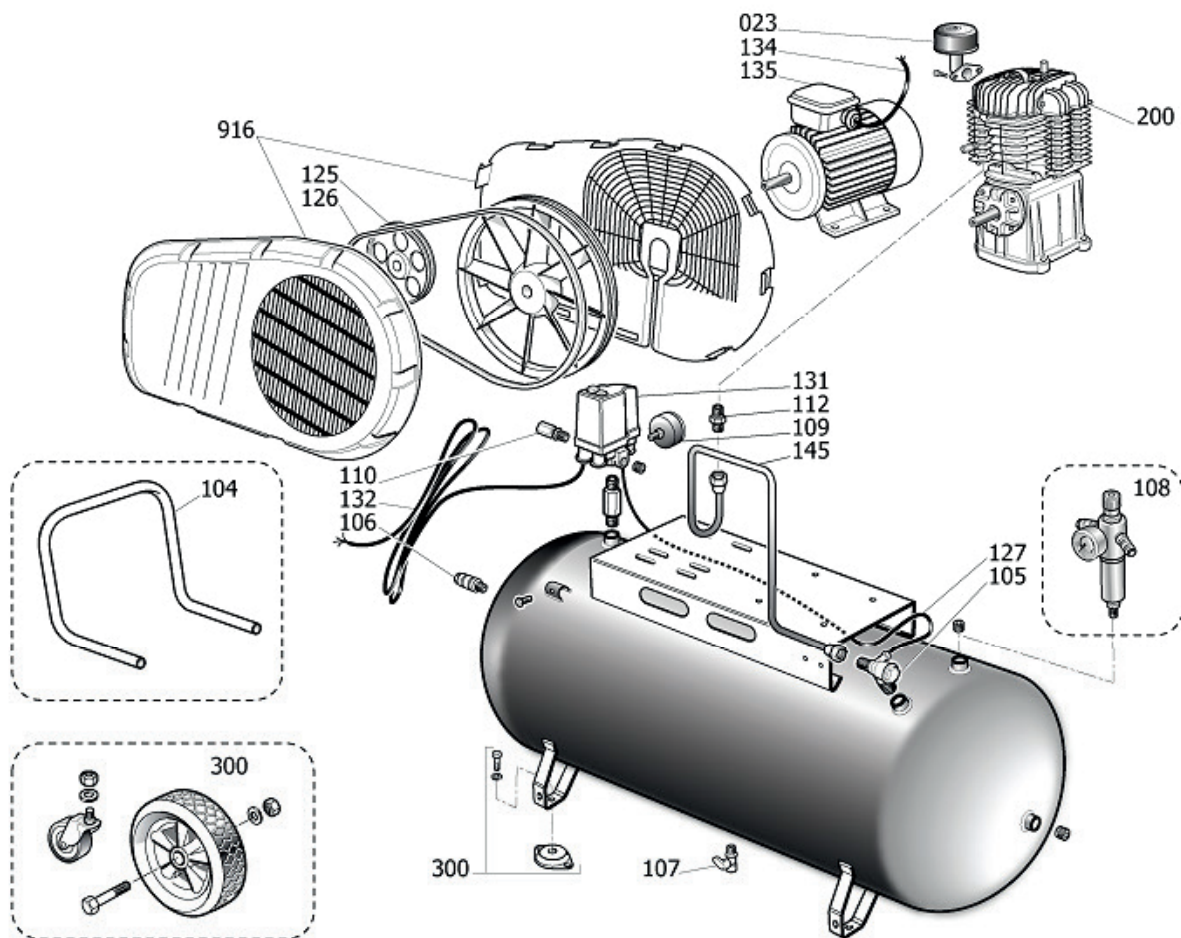

**TECHNICAL DRAWING**  
**NB4**

REF. NO.: 360112

**360112 PART LIST**

REF. NO.: 360112

NO.	Designation	Code SKU	Qty
104	Grip	9083812	1
105	Check valve	9048003	1
106	Line valve	9047089	1
107	Condensate drain valve	9047097	1
108	Pressure reducer	9051091	1
109	Pressure gauge	9052805	1
110	Relief valve	9049304	1
112	Nipple/elbow	9053914	1
125	Pulley	9076008	1
126	Poly V belt	9075013	1
127	Rilsan pipe 4/6 BLK IT PA12_LC	9270046	1,5
131	Pressure switch	9063148	1
132	Power cable	9065874	1
134	Cover seal	9065417	1
135	Motor	846S00A	1
145	Delivery pipe	9043482	1
200	Bare pump	N40000A	1
300	Wheels/feet mounting kit	9420596	1
916	Belt guard kit	8223184	1

BARE PUMP N40000A

BARE PUMP N40000A

NO.	Designation	Code SKU	Qty
1	Casing	#113164107	1
2	Cylinder	#113163001SGL	1
3	Head	#113163102	1
4	Shaft	#113164012	1
5	Casing cover	#013164008	1
26	Front cover	BZ61690	1
27	Casing rear support	4105575	1
29	Flywheel	#013164011	1
30	Ball bearing 6205 K8-K28	\$30300030	1
30	Ball bearing 6206 C3	\$30302140	1
32	Oil light	#012031000	1
34	Seal	#010008000	1
35	Screw flywheel	#114001043	1
36	Washer flywheel	4105234	1
110	Relief valve	#047086000	1
110	Relief valve	9049184	1
408	MPK filt.Cartridge RT K17-K50	9434N04	1
417	Oil plug	\$36531140	1
418	Kit tappo sfiato	\$12505950	1
900	MPK valve palte TS 4HP	9434A03	1
901	MPK piston-conrod TS 4HP	9434B04	1
907	Flywheel kit	9434Y12	1
908	MPK aftercooler TS 4-7HP	9434E04	1
909	MPK gasket TS 4HP	9434F03	1
911	Air filter kit	9420936	1
912	MPK piston rings TS 4HP	9434C04	1
921	MPK intercooler TS4-7HP	9434D00	1