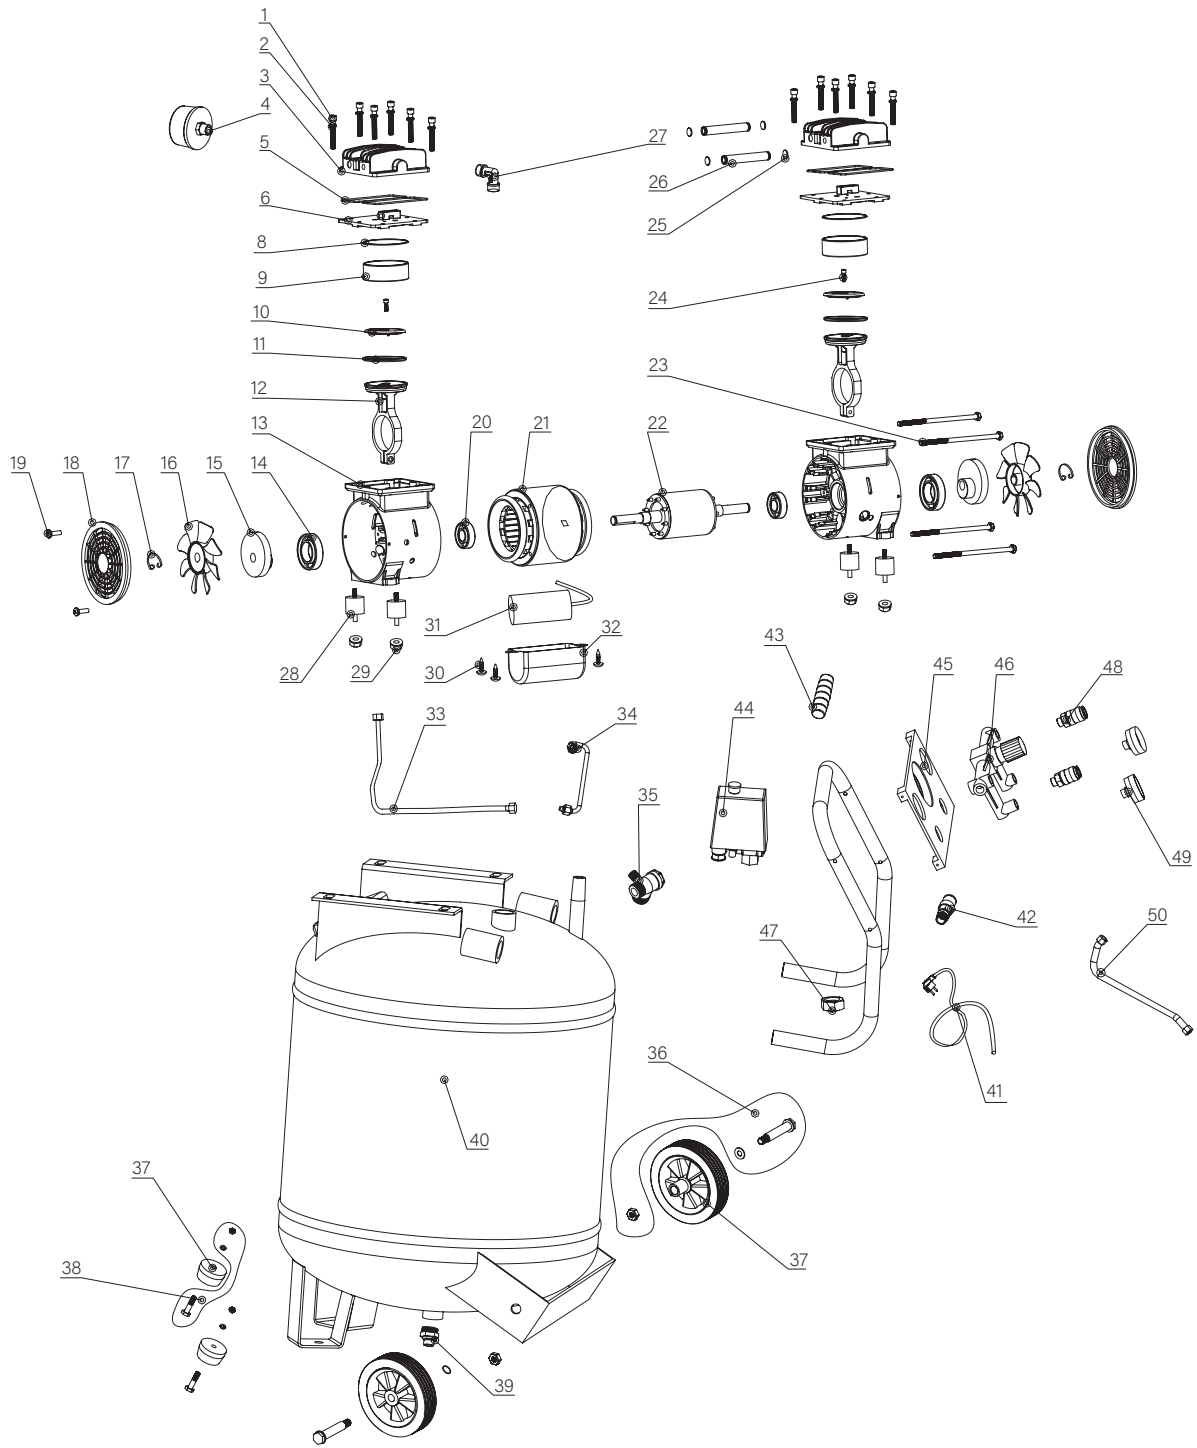

TECHNICAL DRAWING
LMVO 40-250

REF. NO.: 36854

**36854 PART LIST**

REF. NO.: 36854

NO.	Designation	Code SKU	Qty
1	Bolt M5×25		12
2	Plain cushion φ5		12
3	Cylinder head	36862003	2
4	Air filter	36862004	1
5	Seal packing collar	36862005	2
6	Valve plate	36862006	2
7	O-ring	36862007	2
8	Cylinder	36862008	2
9	Piston curl clamp	36862009	2
10	Piston ring	36862010	2
11	Connecting rod	36862011	2
12	Crankcase		2
13	Bearing 6203Z		2
14	Crank		2
15	Fan	36862015	2
16	Elastic ring φ14		2
17	Fan cover	36862017	2
18	Bolt ST3.3×8		4
19	Bearing 6006Z		2
20	Stator subassembly		1
21	Rotor		1
22	Bolt M5×155		4
23	Bolt M6×16		2
24	O circle φ13.8×φ1.9		4
25	Connecting pipe		2
26	Connects the bend		1
27	Crash pad	36862029	4
28	Nut M5		4

**36854 PART LIST**

REF. NO.: 36854

NO.	Designation	Code SKU	Qty
29	M4×8		8
30	Capacitor	36862032	1
31	Electric capacity box		1
32	Discharge pipe	36854032	1
33	Delivery pipe	36862035	1
34	Non return valve	36843063	1
35	The wheel axle stacks		2
36	Wheel	36854036	2
37	Footpads	36843072	2
38	Fixed screw set		2
39	Wash water valve		1
40	Tank	36854040	1
41	Power cord		1
42	Safety valve	363814	1
43	Handle sets		1
44	Pressure switch	4304011	1
45	Windows control panel	36852056	1
46	Reducer	36852058	1
47	Coupler		1
48	Quick couplers	36843079	2
49	Pressure gauge 40	4345217	2
50	Rubber hose	36852076	1
	Complete pump unit	368620U	1
	Repair kit	368620RK	1
	Complete set of wheels with feet and screws - 38 liter tank	368540WS	1